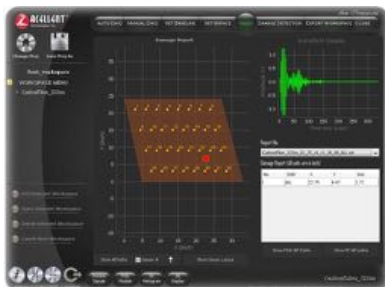

SOFTWARE

FOR GENERAL, IN-FIELD MONITORING:

SHM PRO SOFTWARE SUITE

Acellent Structural Health Monitoring (SHM) Pro Software Suite works in tandem with our SMART Layer sensor network and data acquisition hardware to detect and characterize structural anomalies in metals and composites due to the presence of cracks, corrosion, de-bonds, and de-laminations. SHM Pro Software Suite includes: SHM Composite, SHM Patch, and RAPID software to provide industry-leading damage detection and quantification.

SHM COMPOSITE

SHM Composite is our state-of-the-art structural health monitoring software for in-field applications like detection and quantification of damage in large composite and metal structures under real-world environmental conditions.

SHM PATCH

SHM Patch is Acellent's next-generation software for monitoring critical and often hard-to-inspect localized small areas and components, like fatigue cracks in aircraft, helicopters, and civil structures.

RAPID

Acellent's Real-time Active Passive Integrity Detection (RAPID) software provides remote detection and quantification of the rate of wall thickness loss due to corrosion in pipelines or other metal structures.