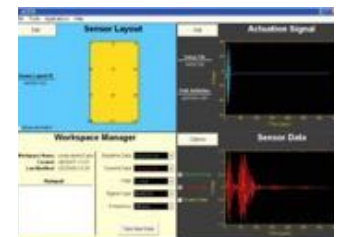

RAPID

Acellent's Real-time Active Passive Integrity Detection (RAPID) software provides remote detection and quantification of the rate of wall thickness loss due to corrosion in pipelines or other metal structures.

FOR IN-FIELD IMPACT MONITORING:

AIM

Acellent's Impact Monitoring (AIM) software monitors structures for impact events. AIM provides the location, time, and force of impact events in real-time. The information is displayed visually and can also be "voiced" by the computer to alert the operator of an impact event.

FOR LAB-BASED RESEARCH:

ACCESS

SHM ACCESS Pro (Acellent Software Suite) is our lab based software providing a diagnostic image of changes to the structure that are indicative of damage in composite and metal structures. SHM ACCESS Pro also adds sensor self diagnostics with environmental compensation and for data collection under real-world conditions.