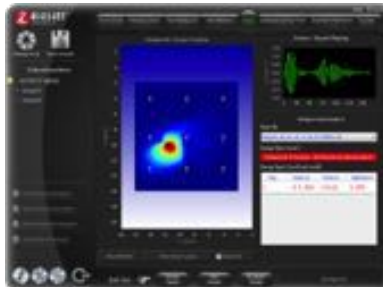

SOFTWARE

FOR GENERAL, IN-FIELD MONITORING:

SHM PRO SOFTWARE SUITE

Acellent Structural Health Monitoring (SHM) Pro Software Suite works in tandem with our SMART Layer sensor network and data acquisition hardware to detect and characterize structural anomalies in metals and composites due to the presence of cracks, corrosion, de-bonds, and de-laminations. SHM Pro Software Suite includes: SHM Composite, SHM Patch, and RAPID software to provide industry-leading damage detection and quantification.

SHM COMPOSITE

SHM Composite is our state-of-the-art structural health monitoring software for in-field applications like detection and quantification of damage in large composite and metal structures under real-world environmental conditions.

SHM PATCH

SHM Patch is Acellent's next-generation software for monitoring critical and often hard-to-inspect localized small areas and components, like fatigue cracks in aircraft, helicopters, and civil structures.

RAPID

Acellent's Real-time Active Passive Integrity Detection (RAPID) software provides remote detection and quantification of the rate of wall thickness loss due to corrosion in pipelines or other metal structures.